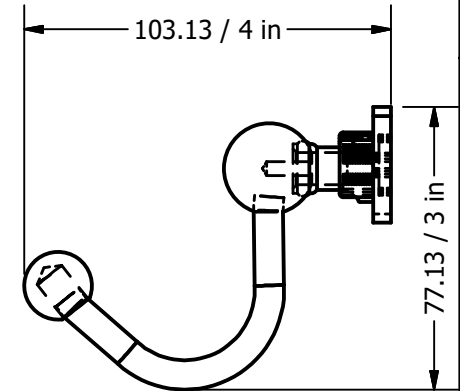

P1020-6			
ITEM	QTY	PART NUMBER	DESCRIPTION
1	1	BPHK-18	TRIPLE HOOK PLATE
2	6	PSTD8-78	POST
3	6	BL2T-1	1 Inch Diameter Ball 2 Taps
4	6	BL1T-34	3/4 Inch Ball Single Tap
5	6	HKHK	BENT TUBE
6	4	CARD-58	CAP

APPROVED FOR PRODUCTION

By: RICHARD PAUL
Date: 3-10-18

UNLESS OTHERWISE SPECIFIED	
.X	± .3mm
.XX	± .15mm
.XXX	± .008mm

COPYRIGHT @ALLIEDBRASS 2018

THIRD ANGLE PROJECTION

DRAWN	3-10-18	IM	MATERIAL:	BRASS	FINISH	TBD
CHECKED	3-10-18	P.D.	DESCRIPTION:		QTY	TBD
APPROVED	3-10-18	R.A.	Prestige Skyline Collection 6 Position Multi Hook		DRAWING NO.	REV
					P1020-6	
					SCALE	1:1
					SHEET:	1 OF 1
						A4
						0