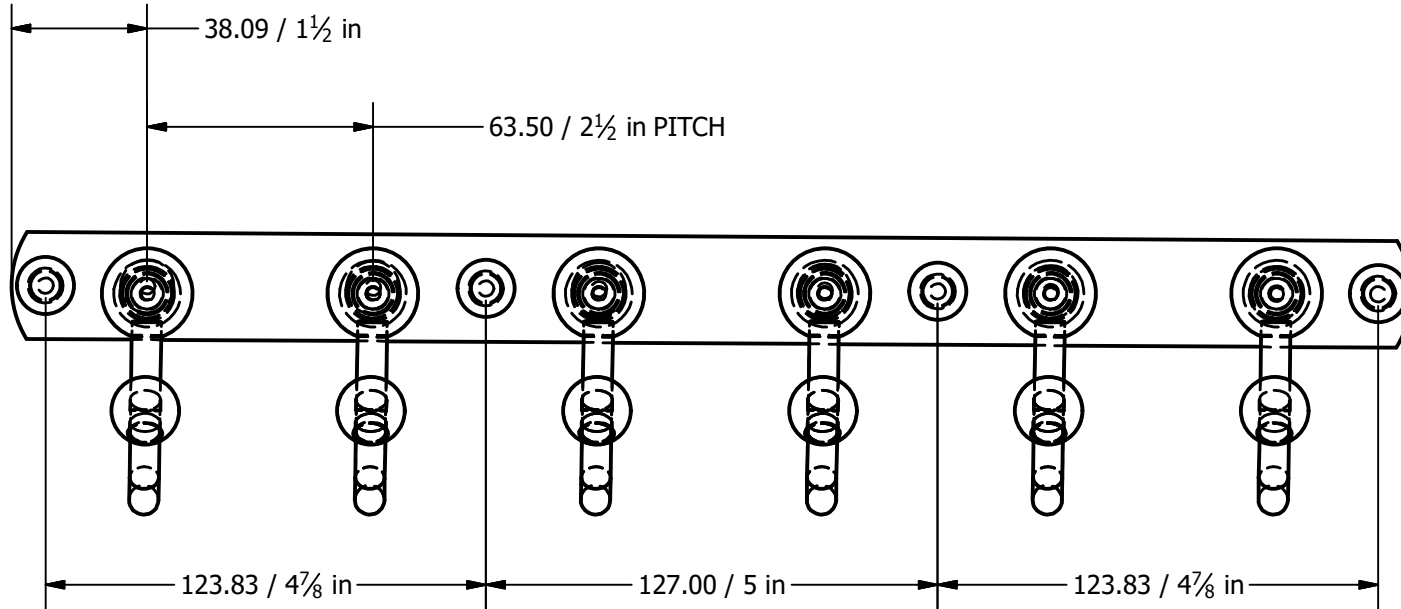

P1020-6			
ITEM	QTY	PART NUMBER	DESCRIPTION
1	1	BPHK-18	TRIPLE HOOK PLATE
2	6	PSTD8-78	POST
3	6	BL2T-1	1 Inch Diameter Ball 2 Taps
4	6	BL1T-34	3/4 Inch Ball Single Tap
5	6	HKHK	BENT TUBE
6	4	CARD-58	CAP

APPROVED FOR PRODUCTION

By: RICHARD PAUL
Date: 3-10-18

UNLESS OTHERWISE SPECIFIED	
.X	± .3mm
.XX	± .15mm
.XXX	± .008mm

COPYRIGHT @ALLIEDBRASS 2018

THIRD ANGLE PROJECTION

DRAWN	3-10-18	IM	MATERIAL:	BRASS	FINISH	TBD
CHECKED	3-10-18	P.D.	DESCRIPTION:		QTY	TBD
APPROVED	3-10-18	R.A.	Prestige Skyline Collection 6 Position Multi Hook		DRAWING NO.	REV
					P1020-6	
					SCALE	1:1
					SHEET:	1 OF 1
						A4
						0