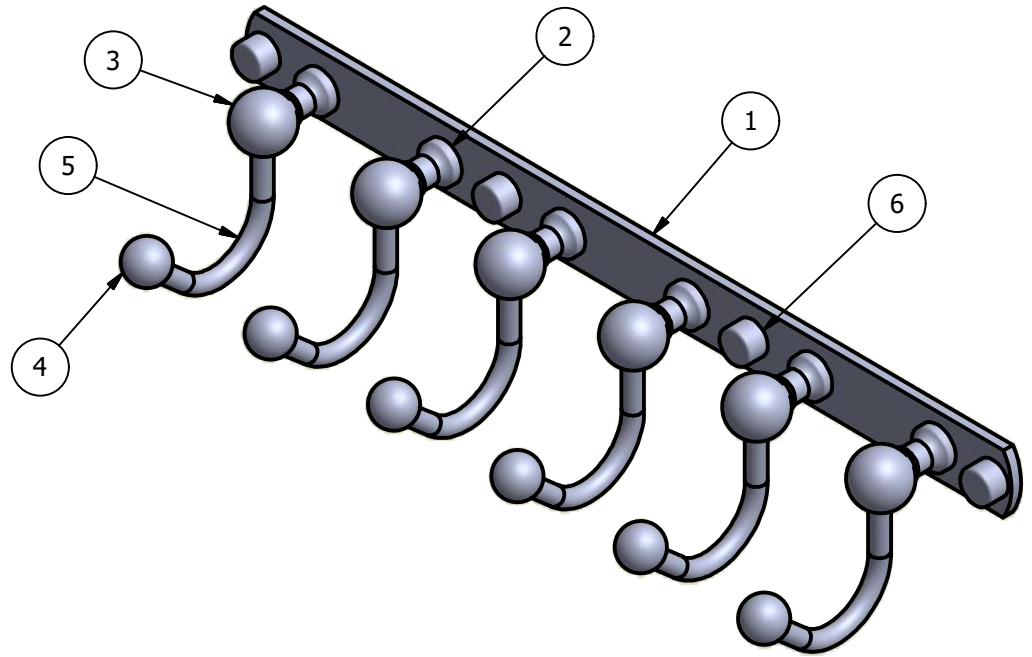

P1020-6			
ITEM	QTY	PART NUMBER	DESCRIPTION
1	1	BPHK-18	TRIPLE HOOK PLATE
2	6	PSTD8-78	POST
3	6	BL2T-1	1 Inch Diameter Ball 2 Taps
4	6	BL1T-34	3/4 Inch Ball Single Tap
5	6	HKHK	BENT TUBE
6	4	CARD-58	CAP

APPROVED FOR PRODUCTION

By: RICHARD PAUL
Date: 3-10-18

UNLESS OTHERWISE SPECIFIED	
.X	± .3mm
.XX	± .15mm
.XXX	± .008mm

COPYRIGHT @ALLIEDBRASS 2018

THIRD ANGLE PROJECTION

DRAWN	3-10-18	IM	MATERIAL:	BRASS	FINISH	TBD
CHECKED	3-10-18	P.D.	DESCRIPTION:		QTY	TBD
APPROVED	3-10-18	R.A.	Prestige Skyline Collection 6 Position Multi Hook		DRAWING NO.	REV
					P1020-6	
					SCALE	1:1
					SHEET:	1 OF 1
						A4
						0